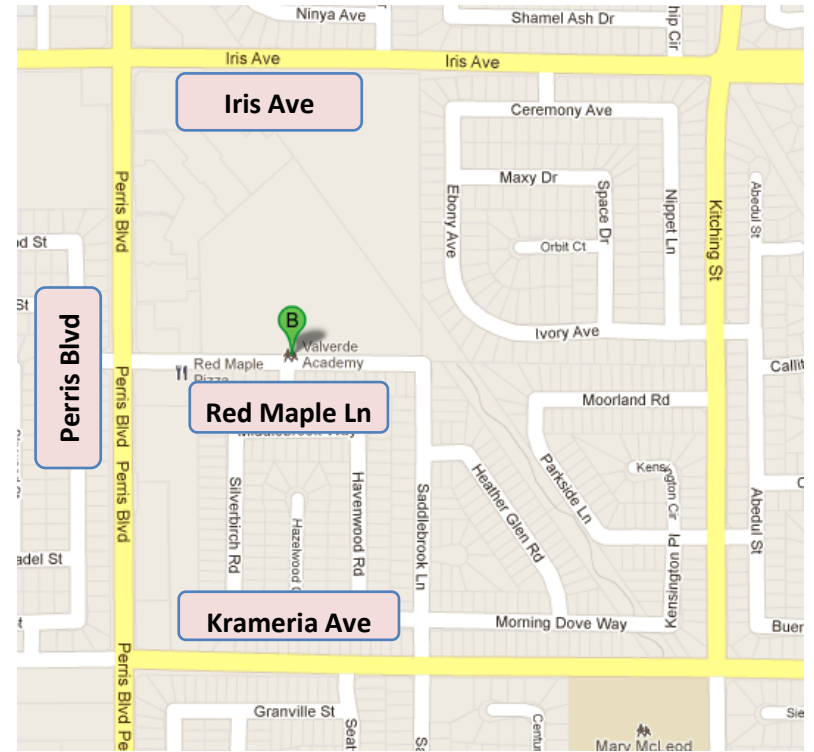

Val Verde USD HR Classified Testing Center

(on the campus of Val Verde Academy)

25100 Red Maple Lane, Moreno Valley, CA 92551

Directions: If you are traveling south on Perris Blvd, pass Iris Ave and turn left on Red Maple Ln. If you are traveling north on Perris Blvd, pass Krameria Ave and turn right on Red Maple Ln. From the District Office: Get back to Ramona Expwy and turn right. Proceed to Perris Blvd and turn left. When you've passed Krameria Ave turn right on Red Maple Ln.

Please: School is in session.
Do not disturb the office or classrooms.
Walk down towards the street and on the sidewalk to the testing center (follow the red line).

Testing Center